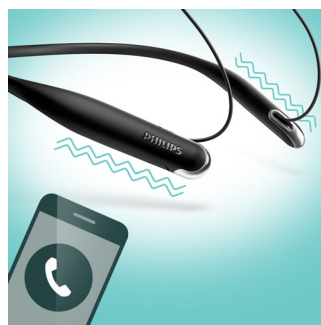

PHILIPS

Wireless Bluetooth® headphones
12.2mm drivers/ open-back In-ear

SHB4205BK/00

Highlights

Bass tube

Innovative bass tubes in the earbud increase air flow to deliver deep, rich bass.

Clear sound

High-power 12.2 mm drivers are tuned to reproduce clear, crisp sound.

Handsfree calls

The easy-to-use remote control allows you to play/pause tracks and answer calls with a simple push of a button.

Lightweight neckband

Super slim neckband is designed to fit everyone. So light you'll forget you're wearing them.

Metallic finish

Iconic design with fresh, modern high-gloss accents.

Vibration mode

The neckband vibrates when calls come in, so you'll never miss a call.

Ergonomic fit

So slim you can barely feel them in your ears, Hyprlite headphones deliver your music in weightless comfort.