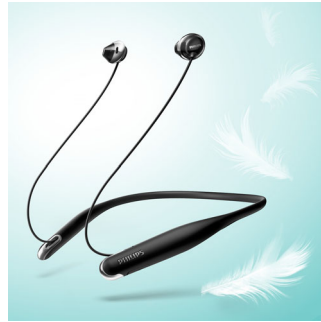

Streamlined design

- Sleek metallic gloss accents
- Never miss a call with vibration mode
- Remote control for handsfree calls and music

Pure clarity

- High-power drivers deliver clear sound
- Bass tube for rich bass

PHILIPS

Wireless Bluetooth® headphones
12.2mm drivers/ open-back In-ear

SHB4205BK/00

Highlights

Bass tube

Innovative bass tubes in the earbud increase air flow to deliver deep, rich bass.

Clear sound

High-power 12.2 mm drivers are tuned to reproduce clear, crisp sound.

Handsfree calls

The easy-to-use remote control allows you to play/pause tracks and answer calls with a simple push of a button.

Lightweight neckband

Super slim neckband is designed to fit everyone. So light you'll forget you're wearing them.

Metallic finish

Iconic design with fresh, modern high-gloss accents.

Vibration mode

The neckband vibrates when calls come in, so you'll never miss a call.

Ergonomic fit

So slim you can barely feel them in your ears, Hyprlite headphones deliver your music in weightless comfort.