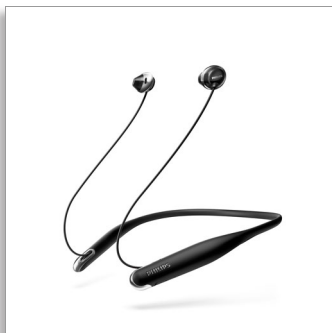

Philips
Wireless Bluetooth®
headphones

12.2mm drivers/ open-back
In-ear

SHB4205BK

Gravity defying headphones

Invisible feel. Clear sound.

Welcome to weightless freedom. Free from wires that hold you down. Philips Flite Hyprlite Wireless neckband headphones are so slim and light that you barely feel them in your ears.

Featherlight comfort

- Ergonomic earbuds for a natural fit
- Lightweight and slim neckband style for wearing stability
- Bluetooth version 4.1 and HSP/HFP/A2DP/AVRCP Support
- Rechargeable battery offers up to 7 hours of playtime

Streamlined design

- Sleek metallic gloss accents
- Never miss a call with vibration mode
- Remote control for handsfree calls and music

Pure clarity

- High-power drivers deliver clear sound
- Bass tube for rich bass

PHILIPS

Wireless Bluetooth® headphones
12.2mm drivers/ open-back In-ear

SHB4205BK/00

Highlights

Bass tube

Innovative bass tubes in the earbud increase air flow to deliver deep, rich bass.

Clear sound

High-power 12.2 mm drivers are tuned to reproduce clear, crisp sound.